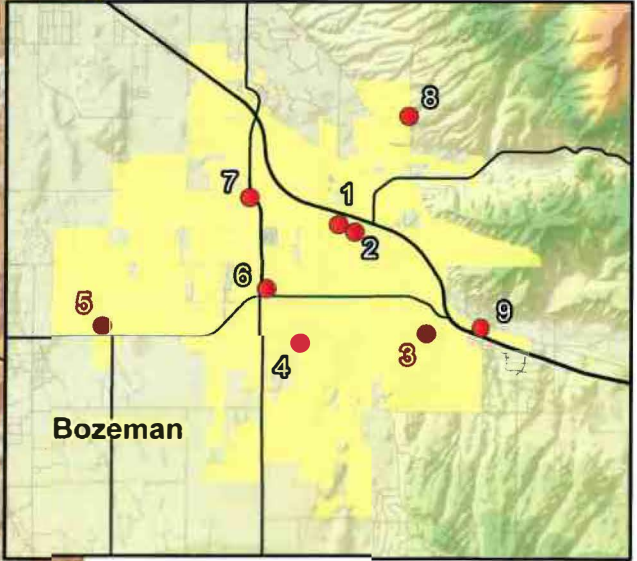

YOUR HELP IS NEEDED !

To keep recyclable items clean and free of contamination...

DO NOT LEAVE ANY NON-RECYCLABLE ITEMS

It jeopardizes the Recycling Program

Locations by Number

Bozeman Sites

- 1 WalMart - 1500 N 7th Ave
- 2 County Fairgrounds - Parking Lot off Oak St
- 3 Ballfields - Highland Blvd (Across from Hospital)
- 4 MSU - S 13th & College (Parking lot)
- 6 Billion Auto Plaza - 1 Auto Plaza Dr
- 6 Safeway - 1735 W Main St
- 7 Bozeman Convenience Site - 2143 Story Mill Rd
- 8 Gallatin Valley Motors (Subaru)- 31910 Frontage Rd
- 9 Removed Home Depot Site New Site Pending

County Sites

- 10 Belgrade - W Madison Ave & Eileen Pl
- 11 Churchill - Manhattan Christian School Parking Lot
- 12 Gallatin Gateway - Gateway Community Center
- 13 Three Forks - 150 E Railroad Ave
- 14 Manhattan - 6th St next to Guns & Ammo
- 15 Logan Landfill - Last Chance Recycling

Hebgen/West Yellowstone Refuse District

- 16 West Yellowstone - Transfer Station

Bozeman Detail

**Gallatin County Solid Waste Management District
Recycling Bin Locations**